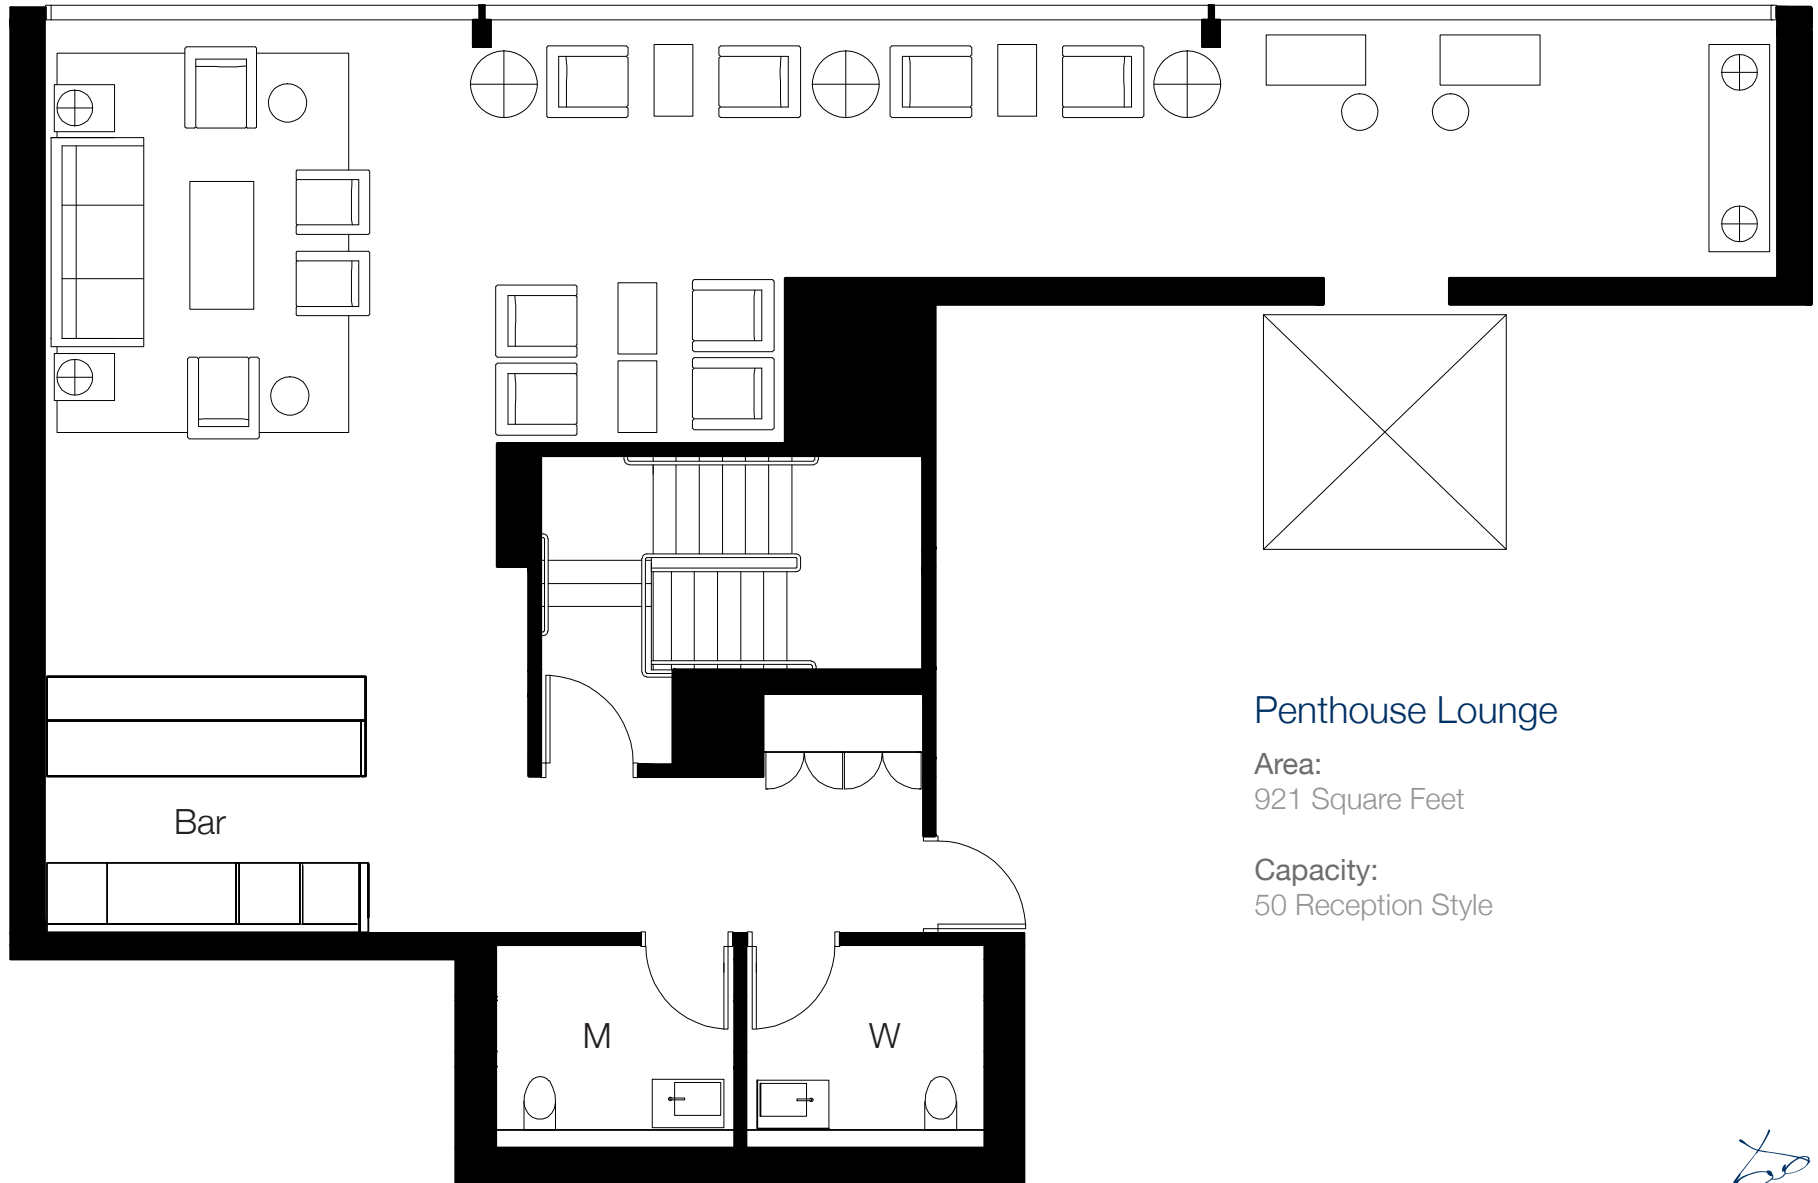

MEETING & EVENT SPECIFICATIONS

Penthouse Lounge

Area:
921 Square Feet

Capacity:
50 Reception Style