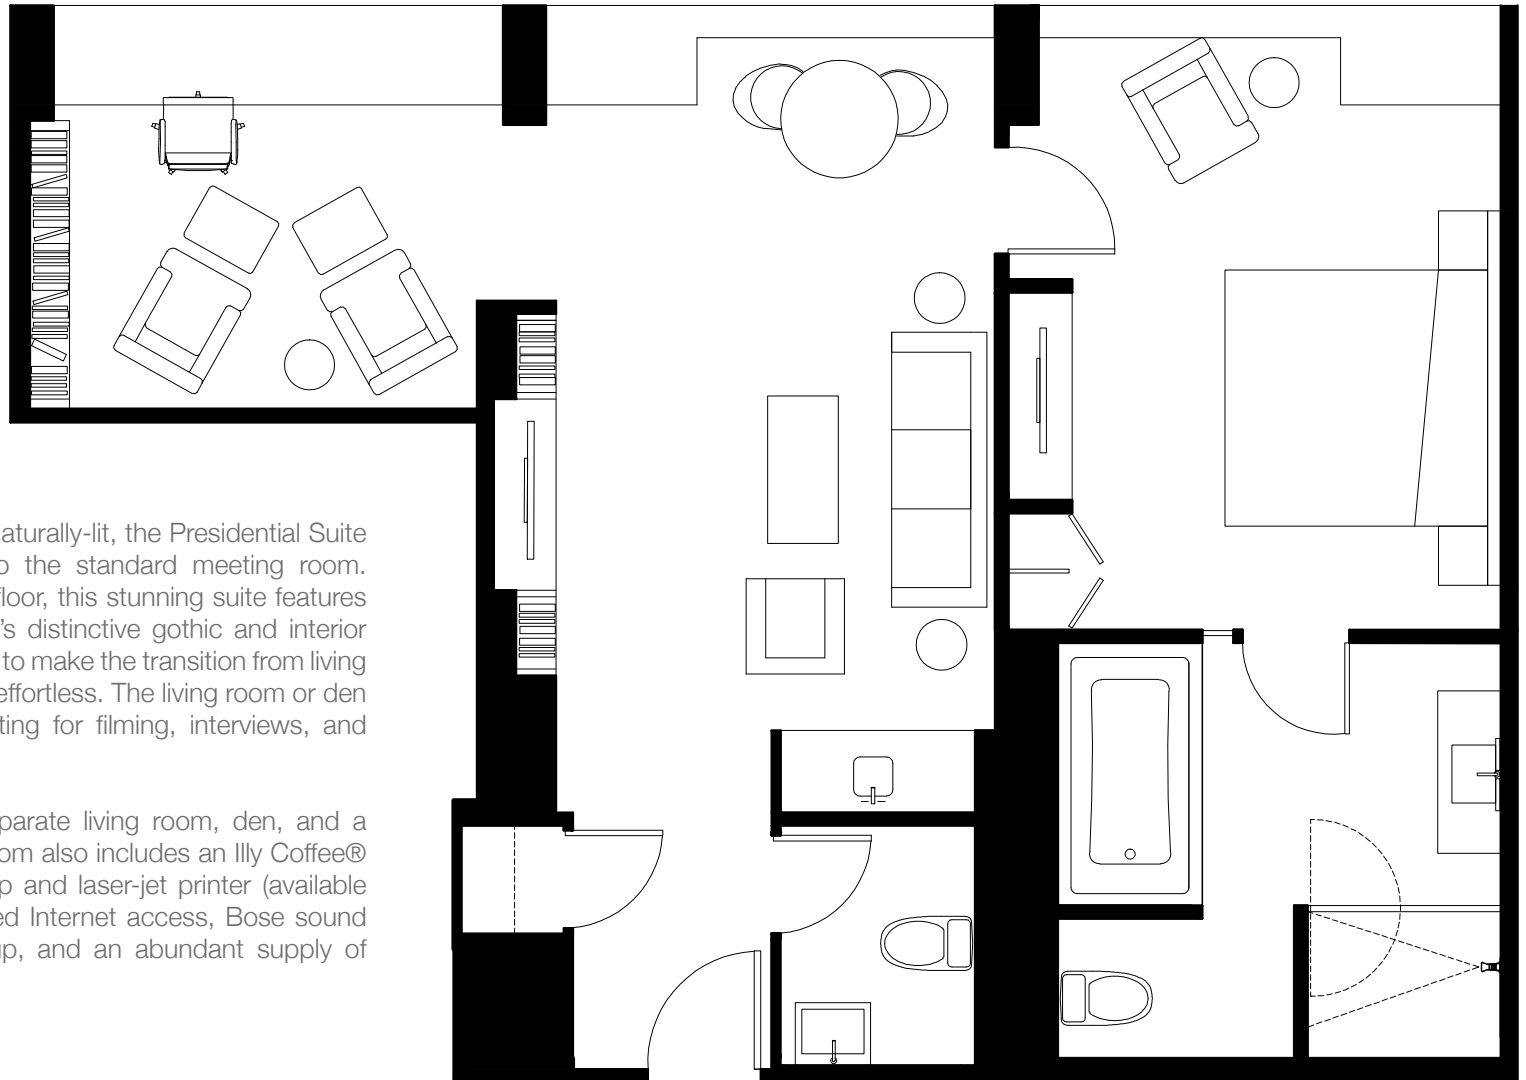

PRESIDENTIAL SUITE

Luxurious, intimate and naturally-lit, the Presidential Suite is an ideal alternative to the standard meeting room. Located on the seventh floor, this stunning suite features panoramic views of Yale's distinctive gothic and interior courtyards and amenities to make the transition from living space to meeting space effortless. The living room or den provides the perfect setting for filming, interviews, and private meetings.

The room features a separate living room, den, and a private bedroom. The room also includes an Illy Coffee® Espresso maker, a laptop and laser-jet printer (available upon request), high-speed Internet access, Bose sound system with iPod hookup, and an abundant supply of books for browsing.