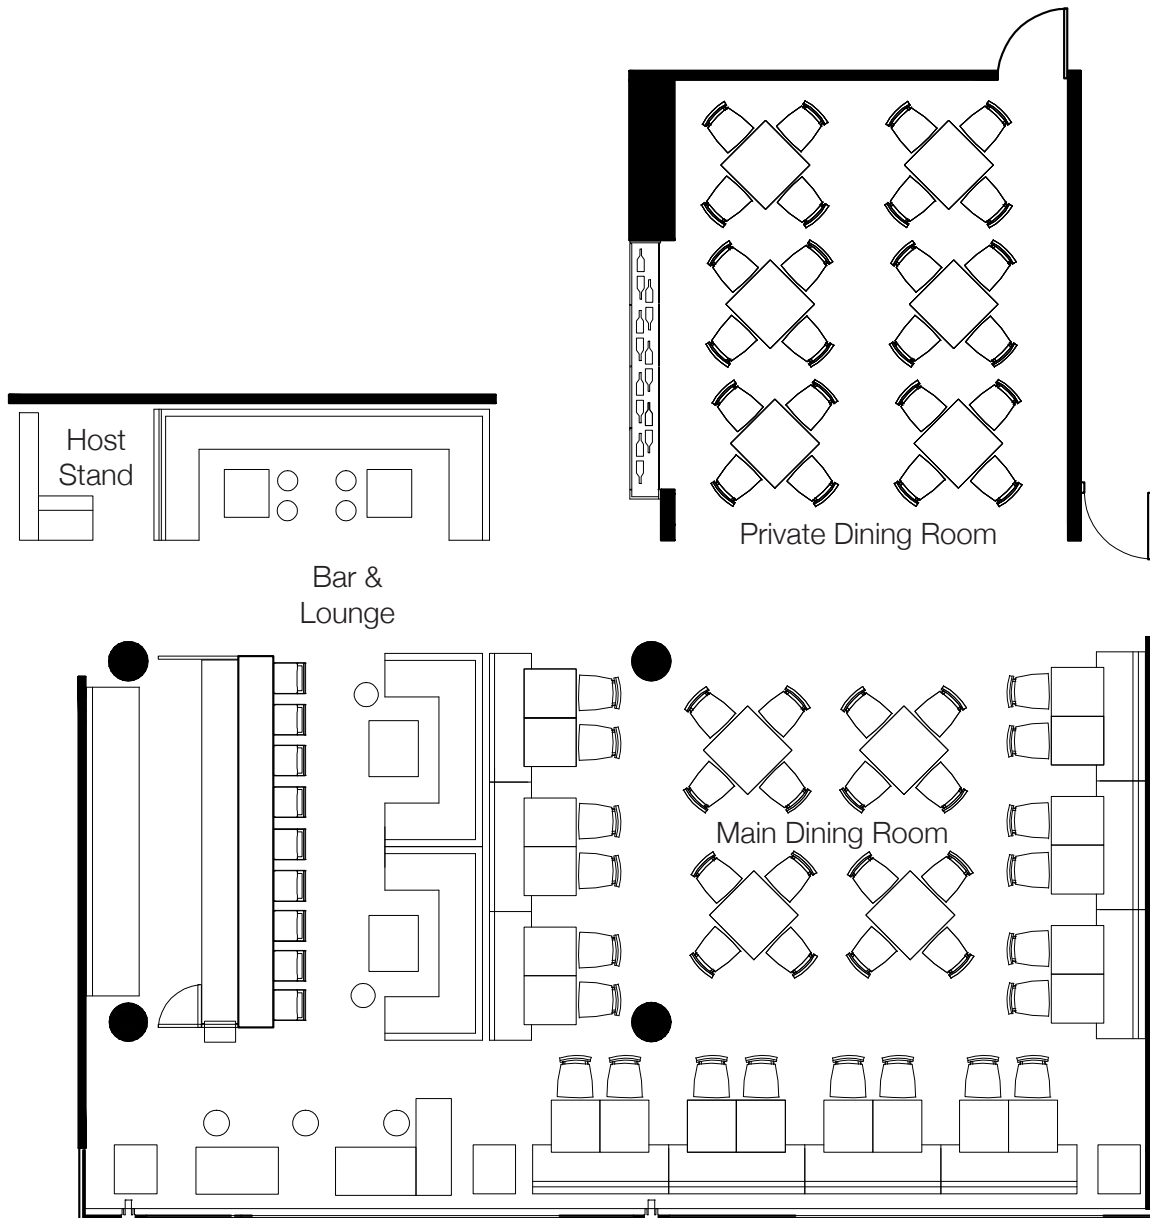

HEIRLOOM

Main Dining Room

Area:
868 Square Feet

Dimensions:
28' x 31'

Capacity:
56 Total

Bar & Lounge

Area:
722 Square Feet

Dimensions:
38' x 19'

Capacity:
60 Total

Private Dining Room

Area:
399 Square Feet

Dimensions:
19' x 21'

Capacity:
30 Banquet Style
40 Reception Style