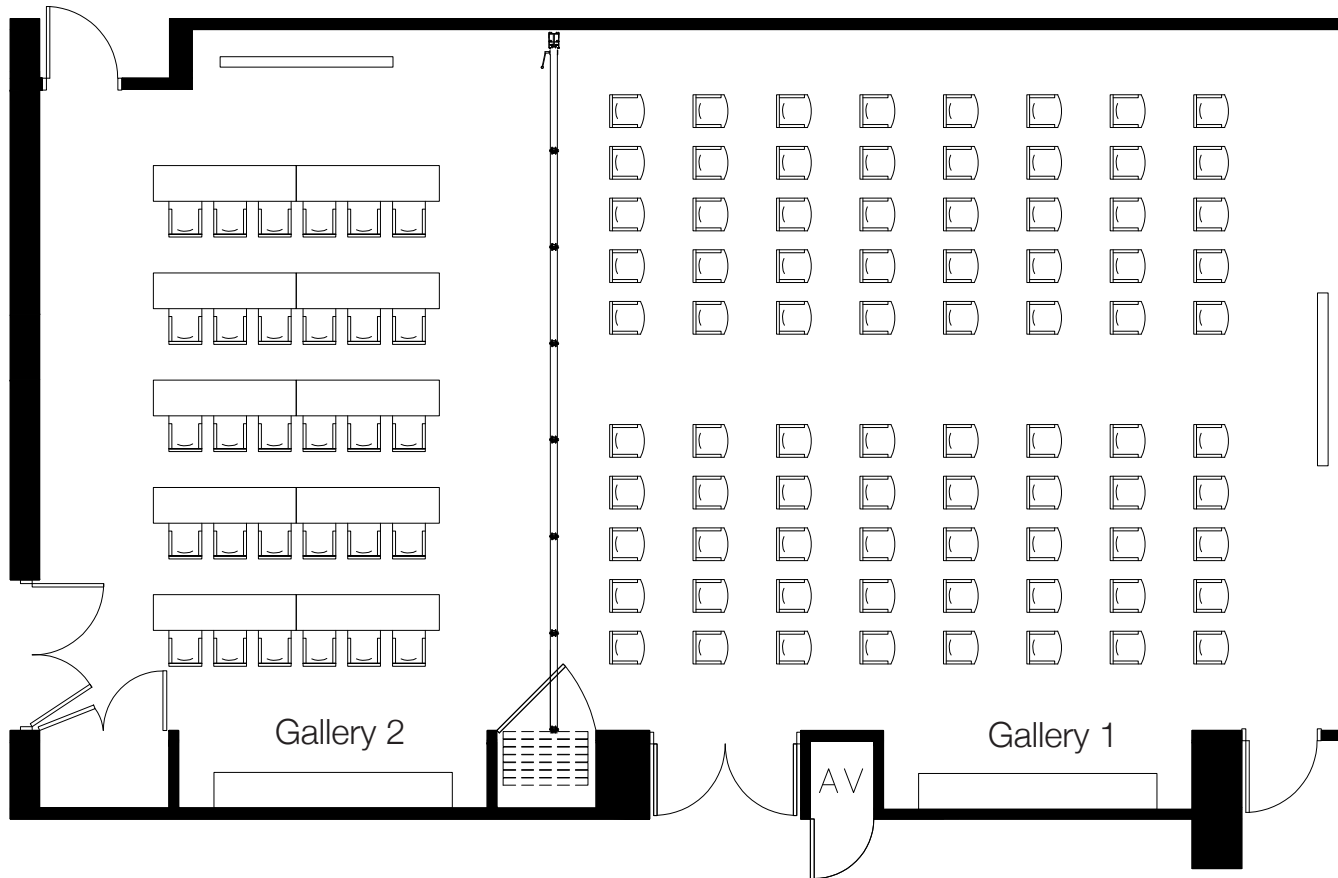

MEETING & EVENT SPECIFICATIONS

The Gallery

Combined Capacity:
 140 Theatre Style
 90 / 70 Classroom Style
 120 Banquet Style
 150 Reception Style
 40 Conference Style
 30 Hollow Square

Gallery 1

Area:
 990 Square Feet

Capacity:
 100 Theatre Style
 60 / 45 Classroom Style
 60 Banquet Style
 100 Reception Style
 30 Conference Style
 24 Hollow Square

Gallery 2

Area:
 630 Square Feet

Capacity:
 40 Theatre Style
 30 / 25 Classroom Style
 48 Banquet Style
 60 Reception Style
 20 Conference Style
 16 Hollow Square